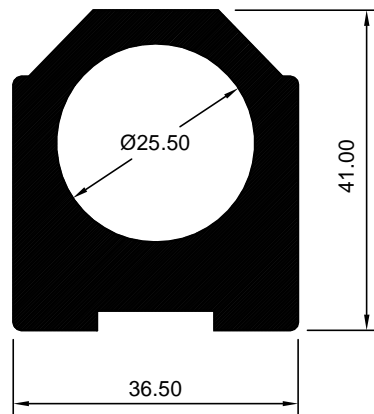

HAD 2007435
(KG/MTR = 2.525)

HAD 2007430
(KG/MTR = 3.198)

HAD 2007439
(KG/MTR = 2.540)

HAD 2007501
(KG/MTR = 2.276)

HAD 3007577
(KG/MTR = 2.223)

ALL DIMENSIONS ARE IN MM

WEIGHT TOLERANCES ± 7 TO 10%

REV.DT. 040119

HAD 3034049
(KG/MTR = 2.487)

HAD 3034166
(KG/MTR = 2.126)

HAD 3034167
(KG/MTR = 1.974)

HAD 2007440
(KG/MTR = 2.156)

HAD 3007586
(KG/MTR = 2.030)

HAD 3034025
(KG/MTR = 1.958)

HAD 3034178
(KG/MTR = 1.957)

HAD 3034048
(KG/MTR = 2.376)

HAD 2005557
(KG/MTR = 3.278)

HAD 3034064
(KG/MTR = 3.538)

ALL DIMENSIONS ARE IN MM

WEIGHT TOLERANCES ± 7 TO 10%

REV.DT. 040119

BANCO ALUMINIUM LIMITED
Post Box No. 2563, Vadodara 390005, Gujarat, India
Phone : +91 265 2477200
E-mail : sales@bancoaluminium.com

HAD 2007472
(KG/MTR = 2.931)

HAD 3034126
(KG/MTR = 3.021)

HAD 3034184
(KG/MTR = 2.984)

BANCO

ALL DIMENSIONS ARE IN MM

WEIGHT TOLERANCES ± 7 TO 10%

REV.DT. 040119

BANCO ALUMINIUM LIMITED
Post Box No. 2563, Vadodara 390005, Gujarat, India
Phone : +91 265 2477200
E-mail : sales@bancoaluminium.com