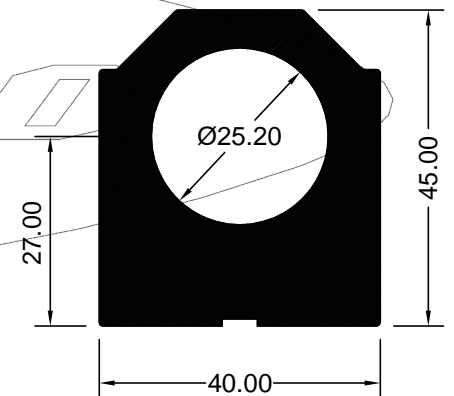

HAD 2007435
(KG/MTR = 2.525)

HAD 2007430
(KG/MTR = 3.198)

HAD 2007439
(KG/MTR = 2.540)

HAD 2007501
(KG/MTR = 2.276)

HAD 3007577
(KG/MTR = 2.223)

ALL DIMENSIONS ARE IN MM

WEIGHT TOLERANCES ± 7 TO 10%

REV.DT. 040119

HAD 2005557
(KG/MTR = 3.278)

HAD 3034064
(KG/MTR = 3.538)

ALL DIMENSIONS ARE IN MM

WEIGHT TOLERANCES ± 7 TO 10%

REV.DT. 040119

BANCO ALUMINIUM LIMITED
Post Box No. 2563, Vadodara 390005, Gujarat, India
Phone : +91 265 2477200
E-mail : sales@bancoaluminium.com