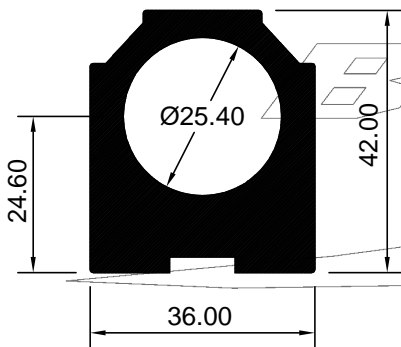

HAD 2007435
(KG/MTR = 2.525)

HAD 2007430
(KG/MTR = 3.198)

HAD 2007439
(KG/MTR = 2.540)

HAD 2007501
(KG/MTR = 2.276)

HAD 3007577
(KG/MTR = 2.223)

ALL DIMENSIONS ARE IN MM

WEIGHT TOLERANCES ± 7 TO 10%

REV.DT. 040119

HAD 2005557
(KG/MTR = 3.278)

HAD 3034064
(KG/MTR = 3.538)

ALL DIMENSIONS ARE IN MM

WEIGHT TOLERANCES ± 7 TO 10%

REV.DT. 040119

BANCO ALUMINIUM LIMITED
Post Box No. 2563, Vadodara 390005, Gujarat, India
Phone : +91 265 2477200
E-mail : sales@bancoaluminium.com