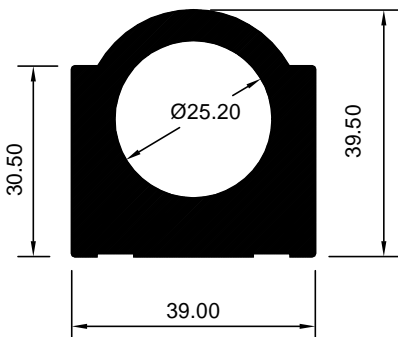

HAD 2007435
(KG/MTR = 2.525)

HAD 2007430
(KG/MTR = 3.198)

HAD 2007439
(KG/MTR = 2.540)

HAD 2007501
(KG/MTR = 2.276)

HAD 3007577
(KG/MTR = 2.223)

ALL DIMENSIONS ARE IN MM

WEIGHT TOLERANCES ± 7 TO 10%

REV.DT. 040119

HAD 3034049
(KG/MTR = 2.487)

HAD 3034166
(KG/MTR = 2.126)

HAD 3034167
(KG/MTR = 1.974)

HAD 2007440
(KG/MTR = 2.156)

HAD 3007586
(KG/MTR = 2.030)

HAD 3034025
(KG/MTR = 1.958)

HAD 3034178
(KG/MTR = 1.957)

HAD 3034048
(KG/MTR = 2.376)

HAD 2005557
(KG/MTR = 3.278)

HAD 3034064
(KG/MTR = 3.538)

ALL DIMENSIONS ARE IN MM

WEIGHT TOLERANCES ± 7 TO 10%

REV.DT. 040119

BANCO ALUMINIUM LIMITED
Post Box No. 2563, Vadodara 390005, Gujarat, India
Phone : +91 265 2477200
E-mail : sales@bancoaluminium.com