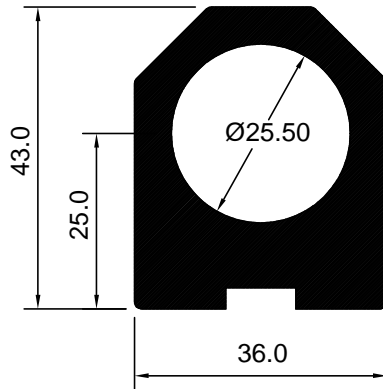

DOOR CLOSER SECTIONS

BANCO ALUMINIUM LIMITED

Phone : +91 265 2477200

E-mail : sales@bancoaluminium.com

HAD 2003600
(KG/MTR = 3.005)

HAD 2005546
(KG/MTR = 2.448)

HAD 2007423
(KG/MTR = 2.556)

HAD 2007419
(KG/MTR = 2.358)

HAD 2007435
(KG/MTR = 2.525)

HAD 2007430
(KG/MTR = 3.198)

HAD 2007439
(KG/MTR = 2.540)

HAD 2007501
(KG/MTR = 2.276)

HAD 3007577
(KG/MTR = 2.223)

ALL DIMENSIONS ARE IN MM

WEIGHT TOLERANCES ± 7 TO 10%

REV.DT. 040119

HAD 2005557
(KG/MTR = 3.278)

HAD 3034064
(KG/MTR = 3.538)

ALL DIMENSIONS ARE IN MM

WEIGHT TOLERANCES ± 7 TO 10%

REV.DT. 040119

BANCO ALUMINIUM LIMITED
Post Box No. 2563, Vadodara 390005, Gujarat, India
Phone : +91 265 2477200
E-mail : sales@bancoaluminium.com

HAD 2007472
(KG/MTR = 2.931)

HAD 3034126
(KG/MTR = 3.021)

HAD 3034184
(KG/MTR = 2.984)

BANCO

ALL DIMENSIONS ARE IN MM

WEIGHT TOLERANCES ± 7 TO 10%

REV.DT. 040119

BANCO ALUMINIUM LIMITED
Post Box No. 2563, Vadodara 390005, Gujarat, India
Phone : +91 265 2477200
E-mail : sales@bancoaluminium.com