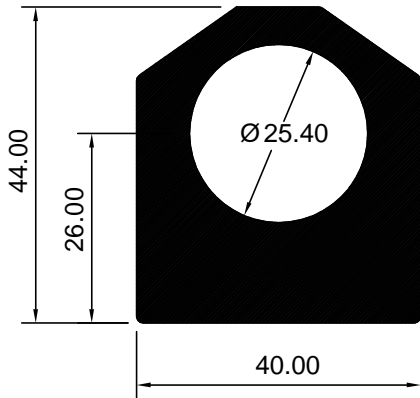

HAD 2003600
(KG/MTR = 3.005)