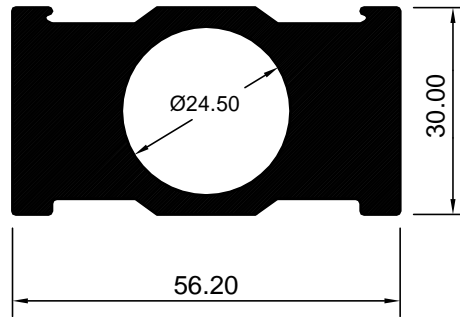

HAD 2005557
(KG/MTR = 3.278)

HAD 3034064
(KG/MTR = 3.538)

ALL DIMENSIONS ARE IN MM

WEIGHT TOLERANCES ± 7 TO 10%

REV.DT. 040119

BANCO ALUMINIUM LIMITED
Post Box No. 2563, Vadodara 390005, Gujarat, India
Phone : +91 265 2477200
E-mail : sales@bancoaluminium.com

ALL DIMENSIONS ARE IN MM

WEIGHT TOLERANCES ± 7 TO 10%

REV.DT. 040119

BANCO ALUMINIUM LIMITED
Post Box No. 2563, Vadodara 390005, Gujarat, India
Phone : +91 265 2477200
E-mail : sales@bancoaluminium.com

HAD 2007463
(KG/MTR = 2.615)

HAD 2007472
(KG/MTR = 2.931)

HAD 3034126
(KG/MTR = 3.021)

HAD 3034184
(KG/MTR = 2.984)

BANCO

ALL DIMENSIONS ARE IN MM

WEIGHT TOLERANCES ± 7 TO 10%

REV.DT. 040119

BANCO ALUMINIUM LIMITED
Post Box No. 2563, Vadodara 390005, Gujarat, India
Phone : +91 265 2477200
E-mail : sales@bancoaluminium.com