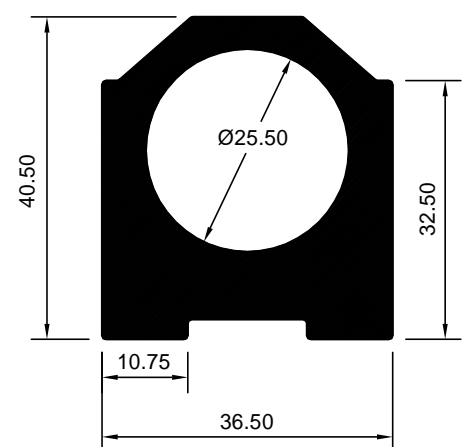

HAD 2007435
(KG/MTR = 2.525)

HAD 2007430
(KG/MTR = 3.198)

HAD 2007439
(KG/MTR = 2.540)

HAD 2007501
(KG/MTR = 2.276)

HAD 3007577
(KG/MTR = 2.223)

ALL DIMENSIONS ARE IN MM

WEIGHT TOLERANCES ± 7 TO 10%

REV.DT. 040119

HAD 3034049
(KG/MTR = 2.487)

HAD 3034166
(KG/MTR = 2.126)

HAD 3034167
(KG/MTR = 1.974)

HAD 2007440
(KG/MTR = 2.156)

HAD 3007586
(KG/MTR = 2.030)

HAD 3034025
(KG/MTR = 1.958)

HAD 3034178
(KG/MTR = 1.957)

HAD 3034048
(KG/MTR = 2.376)

HAD 2005557
(KG/MTR = 3.278)

HAD 3034064
(KG/MTR = 3.538)

ALL DIMENSIONS ARE IN MM

WEIGHT TOLERANCES ± 7 TO 10%

REV.DT. 040119

BANCO ALUMINIUM LIMITED
Post Box No. 2563, Vadodara 390005, Gujarat, India
Phone : +91 265 2477200
E-mail : sales@bancoaluminium.com