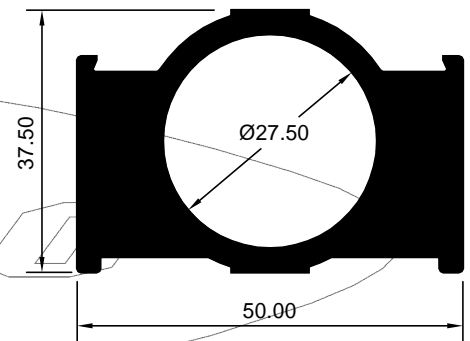

HAD 2005557
(KG/MTR = 3.278)

HAD 3034064
(KG/MTR = 3.538)

ALL DIMENSIONS ARE IN MM

WEIGHT TOLERANCES ± 7 TO 10%

REV.DT. 040119

BANCO ALUMINIUM LIMITED
Post Box No. 2563, Vadodara 390005, Gujarat, India
Phone : +91 265 2477200
E-mail : sales@bancoaluminium.com

HAD 3034019
(KG/MTR = 3.302)

HAD 3034110
(KG/MTR = 3.976)

HAD 2007487
(KG/MTR = 3.412)

HAD 3034125
(KG/MTR = 2.070)

HAD 3034067
(KG/MTR = 3.044)

HAD 3007585
(KG/MTR = 2.561)

HAD 3034031
(KG/MTR = 4.924)

HAD 3034081
(KG/MTR = 4.243)

ALL DIMENSIONS ARE IN MM

WEIGHT TOLERANCES ± 7 TO 10%

REV.DT. 040119

BANCO ALUMINIUM LIMITED
Post Box No. 2563, Vadodara 390005, Gujarat, India
Phone : +91 265 2477200
E-mail : sales@bancoaluminium.com

HAD 2007463
(KG/MTR = 2.615)

HAD 2007472
(KG/MTR = 2.931)

HAD 3034126
(KG/MTR = 3.021)

HAD 3034184
(KG/MTR = 2.984)

BANCO

ALL DIMENSIONS ARE IN MM

WEIGHT TOLERANCES ± 7 TO 10%

REV.DT. 040119

BANCO ALUMINIUM LIMITED
Post Box No. 2563, Vadodara 390005, Gujarat, India
Phone : +91 265 2477200
E-mail : sales@bancoaluminium.com