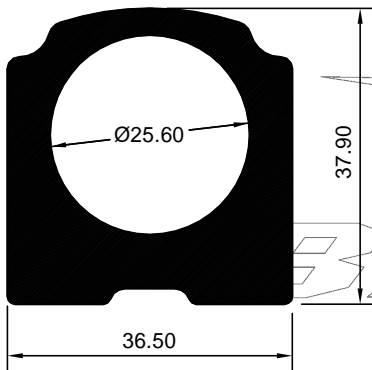

HAD 2005557
(KG/MTR = 3.278)

HAD 3034064
(KG/MTR = 3.538)

ALL DIMENSIONS ARE IN MM

WEIGHT TOLERANCES ± 7 TO 10%

REV.DT. 040119

BANCO ALUMINIUM LIMITED
Post Box No. 2563, Vadodara 390005, Gujarat, India
Phone : +91 265 2477200
E-mail : sales@bancoaluminium.com

HAD 3034019
(KG/MTR = 3.302)

HAD 3034110
(KG/MTR = 3.976)

HAD 2007487
(KG/MTR = 3.412)

HAD 3034125
(KG/MTR = 2.070)

HAD 3034067
(KG/MTR = 3.044)

HAD 3007585
(KG/MTR = 2.561)

HAD 3034031
(KG/MTR = 4.924)

HAD 3034081
(KG/MTR = 4.243)

ALL DIMENSIONS ARE IN MM

WEIGHT TOLERANCES ± 7 TO 10%

REV.DT. 040119

BANCO ALUMINIUM LIMITED
Post Box No. 2563, Vadodara 390005, Gujarat, India
Phone : +91 265 2477200
E-mail : sales@bancoaluminium.com

HAD 2007463
(KG/MTR = 2.615)

HAD 2007472
(KG/MTR = 2.931)

HAD 3034126
(KG/MTR = 3.021)

HAD 3034184
(KG/MTR = 2.984)

BANCO

ALL DIMENSIONS ARE IN MM

WEIGHT TOLERANCES ± 7 TO 10%

REV.DT. 040119

BANCO ALUMINIUM LIMITED
Post Box No. 2563, Vadodara 390005, Gujarat, India
Phone : +91 265 2477200
E-mail : sales@bancoaluminium.com