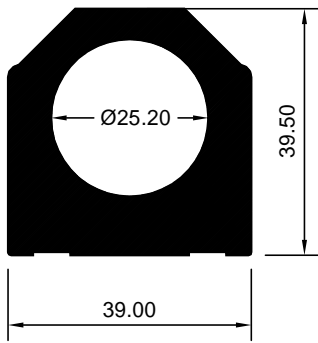

HAD 2007435
(KG/MTR = 2.525)

HAD 2007430
(KG/MTR = 3.198)

HAD 2007439
(KG/MTR = 2.540)

HAD 2007501
(KG/MTR = 2.276)

HAD 3007577
(KG/MTR = 2.223)

ALL DIMENSIONS ARE IN MM

WEIGHT TOLERANCES ± 7 TO 10%

REV.DT. 040119

HAD 3034049
(KG/MTR = 2.487)

HAD 3034166
(KG/MTR = 2.126)

HAD 3034167
(KG/MTR = 1.974)

HAD 2007440
(KG/MTR = 2.156)

HAD 3007586
(KG/MTR = 2.030)

HAD 3034025
(KG/MTR = 1.958)

HAD 3034178
(KG/MTR = 1.957)

HAD 3034048
(KG/MTR = 2.376)

HAD 2005557
(KG/MTR = 3.278)

HAD 3034064
(KG/MTR = 3.538)

ALL DIMENSIONS ARE IN MM

WEIGHT TOLERANCES ± 7 TO 10%

REV.DT. 040119

BANCO ALUMINIUM LIMITED
Post Box No. 2563, Vadodara 390005, Gujarat, India
Phone : +91 265 2477200
E-mail : sales@bancoaluminium.com