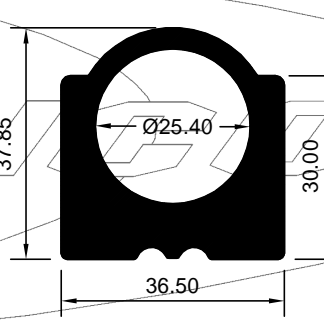

HAD 2007435
(KG/MTR = 2.525)

HAD 2007430
(KG/MTR = 3.198)

HAD 2007439
(KG/MTR = 2.540)

HAD 2007501
(KG/MTR = 2.276)

HAD 3007577
(KG/MTR = 2.223)

ALL DIMENSIONS ARE IN MM

WEIGHT TOLERANCES ± 7 TO 10%

REV.DT. 040119

HAD 3034049
(KG/MTR = 2.487)

HAD 3034166
(KG/MTR = 2.126)

HAD 3034167
(KG/MTR = 1.974)

HAD 2007440
(KG/MTR = 2.156)

HAD 3007586
(KG/MTR = 2.030)

HAD 3034025
(KG/MTR = 1.958)

HAD 3034178
(KG/MTR = 1.957)

HAD 3034048
(KG/MTR = 2.376)

HAD 2005557
(KG/MTR = 3.278)

HAD 3034064
(KG/MTR = 3.538)

ALL DIMENSIONS ARE IN MM

WEIGHT TOLERANCES ± 7 TO 10%

REV.DT. 040119

BANCO ALUMINIUM LIMITED
Post Box No. 2563, Vadodara 390005, Gujarat, India
Phone : +91 265 2477200
E-mail : sales@bancoaluminium.com

HAD 2007472
(KG/MTR = 2.931)

HAD 3034126
(KG/MTR = 3.021)

HAD 3034184
(KG/MTR = 2.984)

BANCO

ALL DIMENSIONS ARE IN MM

WEIGHT TOLERANCES ± 7 TO 10%

REV.DT. 040119

BANCO ALUMINIUM LIMITED
Post Box No. 2563, Vadodara 390005, Gujarat, India
Phone : +91 265 2477200
E-mail : sales@bancoaluminium.com