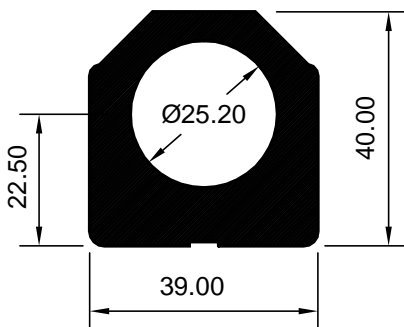

HAD 2007435
(KG/MTR = 2.525)

HAD 2007430
(KG/MTR = 3.198)

HAD 2007439
(KG/MTR = 2.540)

HAD 2007501
(KG/MTR = 2.276)

HAD 3007577
(KG/MTR = 2.223)

ALL DIMENSIONS ARE IN MM

WEIGHT TOLERANCES ± 7 TO 10%

REV.DT. 040119

HAD 2005557
(KG/MTR = 3.278)

HAD 3034064
(KG/MTR = 3.538)

ALL DIMENSIONS ARE IN MM

WEIGHT TOLERANCES ± 7 TO 10%

REV.DT. 040119

BANCO ALUMINIUM LIMITED
Post Box No. 2563, Vadodara 390005, Gujarat, India
Phone : +91 265 2477200
E-mail : sales@bancoaluminium.com