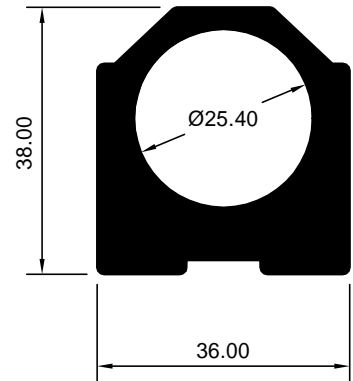

HAD 2007435
(KG/MTR = 2.525)

HAD 2007430
(KG/MTR = 3.198)

HAD 2007439
(KG/MTR = 2.540)

HAD 2007501
(KG/MTR = 2.276)

HAD 3007577
(KG/MTR = 2.223)

ALL DIMENSIONS ARE IN MM

WEIGHT TOLERANCES ± 7 TO 10%

REV.DT. 040119

HAD 3034049
(KG/MTR = 2.487)

HAD 3034166
(KG/MTR = 2.126)

HAD 3034167
(KG/MTR = 1.974)

HAD 2007440
(KG/MTR = 2.156)

HAD 3007586
(KG/MTR = 2.030)

HAD 3034025
(KG/MTR = 1.958)

HAD 3034178
(KG/MTR = 1.957)

HAD 3034048
(KG/MTR = 2.376)

HAD 2005557
(KG/MTR = 3.278)

HAD 3034064
(KG/MTR = 3.538)

ALL DIMENSIONS ARE IN MM

WEIGHT TOLERANCES ± 7 TO 10%

REV.DT. 040119

BANCO ALUMINIUM LIMITED
Post Box No. 2563, Vadodara 390005, Gujarat, India
Phone : +91 265 2477200
E-mail : sales@bancoaluminium.com

HAD 2007472
(KG/MTR = 2.931)

HAD 3034126
(KG/MTR = 3.021)

HAD 3034184
(KG/MTR = 2.984)

BANCO

ALL DIMENSIONS ARE IN MM

WEIGHT TOLERANCES ± 7 TO 10%

REV.DT. 040119

BANCO ALUMINIUM LIMITED
Post Box No. 2563, Vadodara 390005, Gujarat, India
Phone : +91 265 2477200
E-mail : sales@bancoaluminium.com