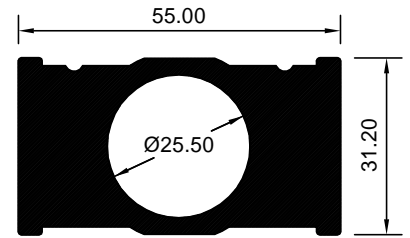

ALL DIMENSIONS ARE IN MM

WEIGHT TOLERANCES ± 7 TO 10%

REV.DT. 040119

BANCO ALUMINIUM LIMITED
Post Box No. 2563, Vadodara 390005, Gujarat, India
Phone : +91 265 2477200
E-mail : sales@bancoaluminium.com

HAD 2007463
(KG/MTR = 2.615)

HAD 2007472
(KG/MTR = 2.931)

HAD 3034126
(KG/MTR = 3.021)

HAD 3034184
(KG/MTR = 2.984)

BANCO

ALL DIMENSIONS ARE IN MM

WEIGHT TOLERANCES ± 7 TO 10%

REV.DT. 040119

BANCO ALUMINIUM LIMITED
Post Box No. 2563, Vadodara 390005, Gujarat, India
Phone : +91 265 2477200
E-mail : sales@bancoaluminium.com