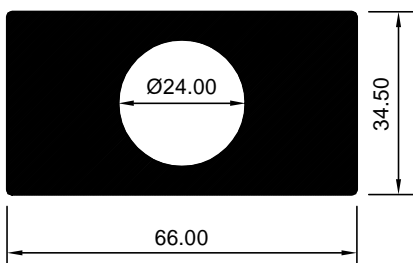

HAD 2005557
(KG/MTR = 3.278)

HAD 3034064
(KG/MTR = 3.538)

ALL DIMENSIONS ARE IN MM

WEIGHT TOLERANCES ± 7 TO 10%

REV.DT. 040119

BANCO ALUMINIUM LIMITED
Post Box No. 2563, Vadodara 390005, Gujarat, India
Phone : +91 265 2477200
E-mail : sales@bancoaluminium.com

HAD 3034019
(KG/MTR = 3.302)

HAD 3034110
(KG/MTR = 3.976)

HAD 2007487
(KG/MTR = 3.412)

HAD 3034125
(KG/MTR = 2.070)

HAD 3034067
(KG/MTR = 3.044)

HAD 3007585
(KG/MTR = 2.561)

HAD 3034031
(KG/MTR = 4.924)

HAD 3034081
(KG/MTR = 4.243)