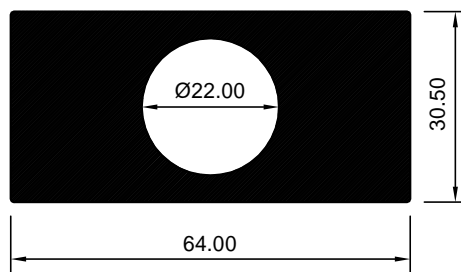

HAD 2005557
(KG/MTR = 3.278)

HAD 3034064
(KG/MTR = 3.538)

ALL DIMENSIONS ARE IN MM

WEIGHT TOLERANCES ± 7 TO 10%

REV.DT. 040119

BANCO ALUMINIUM LIMITED
Post Box No. 2563, Vadodara 390005, Gujarat, India
Phone : +91 265 2477200
E-mail : sales@bancoaluminium.com

HAD 3034019
(KG/MTR = 3.302)

HAD 3034110
(KG/MTR = 3.976)

HAD 2007487
(KG/MTR = 3.412)

HAD 3034125
(KG/MTR = 2.070)

HAD 3034067
(KG/MTR = 3.044)

HAD 3007585
(KG/MTR = 2.561)

HAD 3034031
(KG/MTR = 4.924)

HAD 3034081
(KG/MTR = 4.243)

HAD 2007472
(KG/MTR = 2.931)

HAD 3034126
(KG/MTR = 3.021)

HAD 3034184
(KG/MTR = 2.984)

BANCO

ALL DIMENSIONS ARE IN MM

WEIGHT TOLERANCES ± 7 TO 10%

REV.DT. 040119

BANCO ALUMINIUM LIMITED
Post Box No. 2563, Vadodara 390005, Gujarat, India
Phone : +91 265 2477200
E-mail : sales@bancoaluminium.com