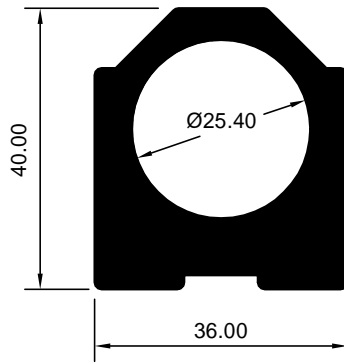

HAD 2007435
(KG/MTR = 2.525)

HAD 2007430
(KG/MTR = 3.198)

HAD 2007439
(KG/MTR = 2.540)

HAD 2007501
(KG/MTR = 2.276)

HAD 3007577
(KG/MTR = 2.223)

ALL DIMENSIONS ARE IN MM

WEIGHT TOLERANCES ± 7 TO 10%

REV.DT. 040119

HAD 3034049
(KG/MTR = 2.487)

HAD 3034166
(KG/MTR = 2.126)

HAD 3034167
(KG/MTR = 1.974)

HAD 2007440
(KG/MTR = 2.156)

HAD 3007586
(KG/MTR = 2.030)

HAD 3034025
(KG/MTR = 1.958)

HAD 3034178
(KG/MTR = 1.957)

HAD 3034048
(KG/MTR = 2.376)

HAD 2005557
(KG/MTR = 3.278)

HAD 3034064
(KG/MTR = 3.538)

ALL DIMENSIONS ARE IN MM

WEIGHT TOLERANCES ± 7 TO 10%

REV.DT. 040119

BANCO ALUMINIUM LIMITED
Post Box No. 2563, Vadodara 390005, Gujarat, India
Phone : +91 265 2477200
E-mail : sales@bancoaluminium.com

HAD 2007472
(KG/MTR = 2.931)

HAD 3034126
(KG/MTR = 3.021)

HAD 3034184
(KG/MTR = 2.984)

BANCO

ALL DIMENSIONS ARE IN MM

WEIGHT TOLERANCES ± 7 TO 10%

REV.DT. 040119

BANCO ALUMINIUM LIMITED
Post Box No. 2563, Vadodara 390005, Gujarat, India
Phone : +91 265 2477200
E-mail : sales@bancoaluminium.com