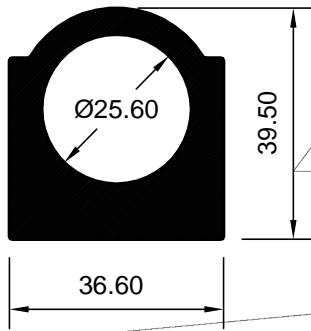

HAD 2007435
(KG/MTR = 2.525)

HAD 2007430
(KG/MTR = 3.198)

HAD 2007439
(KG/MTR = 2.540)

HAD 2007501
(KG/MTR = 2.276)

HAD 3007577
(KG/MTR = 2.223)

ALL DIMENSIONS ARE IN MM

WEIGHT TOLERANCES ± 7 TO 10%

REV.DT. 040119

HAD 3034049
(KG/MTR = 2.487)

HAD 3034166
(KG/MTR = 2.126)

HAD 3034167
(KG/MTR = 1.974)

HAD 2007440
(KG/MTR = 2.156)

HAD 3007586
(KG/MTR = 2.030)

HAD 3034025
(KG/MTR = 1.958)

HAD 3034178
(KG/MTR = 1.957)

HAD 3034048
(KG/MTR = 2.376)

HAD 2005557
(KG/MTR = 3.278)

HAD 3034064
(KG/MTR = 3.538)

ALL DIMENSIONS ARE IN MM

WEIGHT TOLERANCES ± 7 TO 10%

REV.DT. 040119

BANCO ALUMINIUM LIMITED
Post Box No. 2563, Vadodara 390005, Gujarat, India
Phone : +91 265 2477200
E-mail : sales@bancoaluminium.com