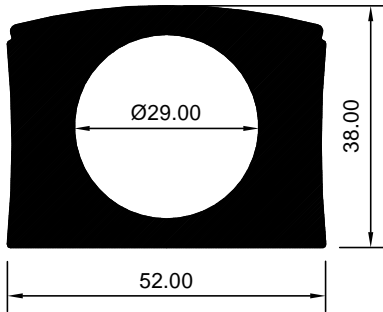

HAD 3034019
(KG/MTR = 3.302)