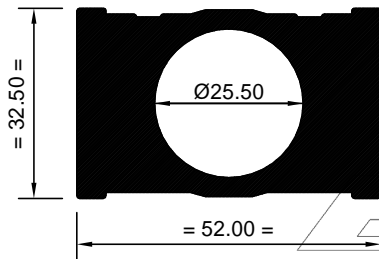

ALL DIMENSIONS ARE IN MM

WEIGHT TOLERANCES ± 7 TO 10%

REV.DT. 040119

BANCO ALUMINIUM LIMITED
Post Box No. 2563, Vadodara 390005, Gujarat, India
Phone : +91 265 2477200
E-mail : sales@bancoaluminium.com

HAD 2007463
(KG/MTR = 2.615)

HAD 2007472
(KG/MTR = 2.931)

HAD 3034126
(KG/MTR = 3.021)

HAD 3034184
(KG/MTR = 2.984)

BANCO

ALL DIMENSIONS ARE IN MM

WEIGHT TOLERANCES ± 7 TO 10%

REV.DT. 040119

BANCO ALUMINIUM LIMITED
Post Box No. 2563, Vadodara 390005, Gujarat, India
Phone : +91 265 2477200
E-mail : sales@bancoaluminium.com