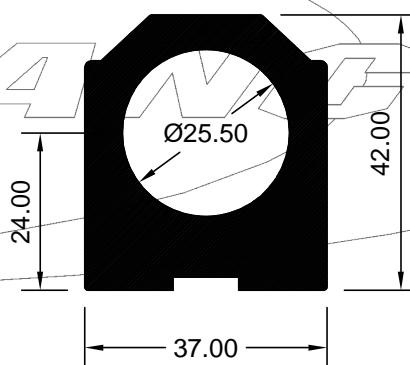

HAD 2007435
(KG/MTR = 2.525)

HAD 2007430
(KG/MTR = 3.198)

HAD 2007439
(KG/MTR = 2.540)

HAD 2007501
(KG/MTR = 2.276)

HAD 3007577
(KG/MTR = 2.223)

ALL DIMENSIONS ARE IN MM

WEIGHT TOLERANCES ± 7 TO 10%

REV.DT. 040119

HAD 2005557
(KG/MTR = 3.278)

HAD 3034064
(KG/MTR = 3.538)

ALL DIMENSIONS ARE IN MM

WEIGHT TOLERANCES ± 7 TO 10%

REV.DT. 040119

BANCO ALUMINIUM LIMITED
Post Box No. 2563, Vadodara 390005, Gujarat, India
Phone : +91 265 2477200
E-mail : sales@bancoaluminium.com