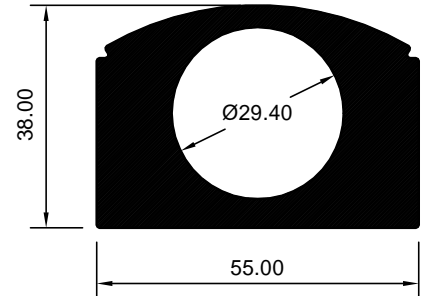

HAD 2007487
(KG/MTR = 3.412)