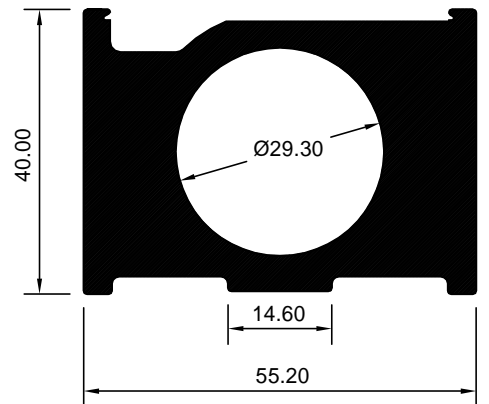

HAD 2007435
(KG/MTR = 2.525)

HAD 2007430
(KG/MTR = 3.198)

HAD 2007439
(KG/MTR = 2.540)

HAD 2007501
(KG/MTR = 2.276)

HAD 3007577
(KG/MTR = 2.223)

ALL DIMENSIONS ARE IN MM

WEIGHT TOLERANCES ± 7 TO 10%

REV.DT. 040119

HAD 3034049
(KG/MTR = 2.487)

HAD 3034166
(KG/MTR = 2.126)

HAD 3034167
(KG/MTR = 1.974)

HAD 2007440
(KG/MTR = 2.156)

HAD 3007586
(KG/MTR = 2.030)

HAD 3034025
(KG/MTR = 1.958)

HAD 3034178
(KG/MTR = 1.957)

HAD 3034048
(KG/MTR = 2.376)

HAD 2005557
(KG/MTR = 3.278)

HAD 3034064
(KG/MTR = 3.538)

ALL DIMENSIONS ARE IN MM

WEIGHT TOLERANCES ± 7 TO 10%

REV.DT. 040119

BANCO ALUMINIUM LIMITED
Post Box No. 2563, Vadodara 390005, Gujarat, India
Phone : +91 265 2477200
E-mail : sales@bancoaluminium.com