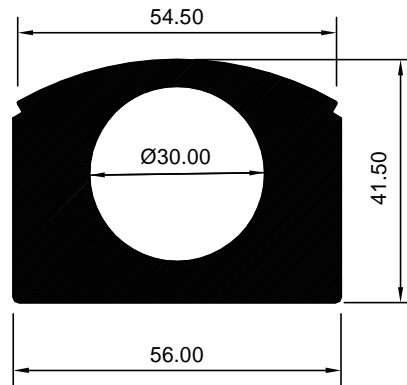

HAD 2007435
(KG/MTR = 2.525)

HAD 2007430
(KG/MTR = 3.198)

HAD 2007439
(KG/MTR = 2.540)

HAD 2007501
(KG/MTR = 2.276)

HAD 3007577
(KG/MTR = 2.223)

ALL DIMENSIONS ARE IN MM

WEIGHT TOLERANCES ± 7 TO 10%

REV.DT. 040119

HAD 2005557
(KG/MTR = 3.278)

HAD 3034064
(KG/MTR = 3.538)

ALL DIMENSIONS ARE IN MM

WEIGHT TOLERANCES ± 7 TO 10%

REV.DT. 040119

BANCO ALUMINIUM LIMITED
Post Box No. 2563, Vadodara 390005, Gujarat, India
Phone : +91 265 2477200
E-mail : sales@bancoaluminium.com

HAD 3034019
(KG/MTR = 3.302)

HAD 3034110
(KG/MTR = 3.976)

HAD 2007487
(KG/MTR = 3.412)

HAD 3034125
(KG/MTR = 2.070)

HAD 3034067
(KG/MTR = 3.044)

HAD 3007585
(KG/MTR = 2.561)

HAD 3034031
(KG/MTR = 4.924)

HAD 3034081
(KG/MTR = 4.243)

HAD 2007472
(KG/MTR = 2.931)

HAD 3034126
(KG/MTR = 3.021)

HAD 3034184
(KG/MTR = 2.984)

BANCO

ALL DIMENSIONS ARE IN MM

WEIGHT TOLERANCES ± 7 TO 10%

REV.DT. 040119

BANCO ALUMINIUM LIMITED
Post Box No. 2563, Vadodara 390005, Gujarat, India
Phone : +91 265 2477200
E-mail : sales@bancoaluminium.com