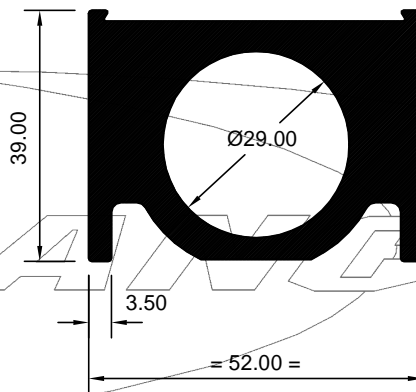

HAD 2005557
(KG/MTR = 3.278)

HAD 3034064
(KG/MTR = 3.538)

ALL DIMENSIONS ARE IN MM

WEIGHT TOLERANCES ± 7 TO 10%

REV.DT. 040119

BANCO ALUMINIUM LIMITED
Post Box No. 2563, Vadodara 390005, Gujarat, India
Phone : +91 265 2477200
E-mail : sales@bancoaluminium.com

HAD 3034019
(KG/MTR = 3.302)

HAD 3034110
(KG/MTR = 3.976)

HAD 2007487
(KG/MTR = 3.412)

HAD 3034125
(KG/MTR = 2.070)

HAD 3034067
(KG/MTR = 3.044)

HAD 3007585
(KG/MTR = 2.561)

HAD 3034031
(KG/MTR = 4.924)

HAD 3034081
(KG/MTR = 4.243)

ALL DIMENSIONS ARE IN MM

WEIGHT TOLERANCES ± 7 TO 10%

REV.DT. 040119

BANCO ALUMINIUM LIMITED
Post Box No. 2563, Vadodara 390005, Gujarat, India
Phone : +91 265 2477200
E-mail : sales@bancoaluminium.com

HAD 2007463
(KG/MTR = 2.615)

HAD 2007472
(KG/MTR = 2.931)

HAD 3034126
(KG/MTR = 3.021)

HAD 3034184
(KG/MTR = 2.984)

BANCO

ALL DIMENSIONS ARE IN MM

WEIGHT TOLERANCES ± 7 TO 10%

REV.DT. 040119

BANCO ALUMINIUM LIMITED
Post Box No. 2563, Vadodara 390005, Gujarat, India
Phone : +91 265 2477200
E-mail : sales@bancoaluminium.com