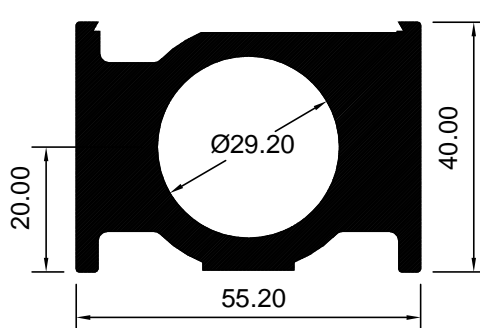

HAD 2007435
(KG/MTR = 2.525)

HAD 2007430
(KG/MTR = 3.198)

HAD 2007439
(KG/MTR = 2.540)

HAD 2007501
(KG/MTR = 2.276)

HAD 3007577
(KG/MTR = 2.223)

ALL DIMENSIONS ARE IN MM

WEIGHT TOLERANCES ± 7 TO 10%

REV.DT. 040119

HAD 3034049
(KG/MTR = 2.487)

HAD 3034166
(KG/MTR = 2.126)

HAD 3034167
(KG/MTR = 1.974)

HAD 2007440
(KG/MTR = 2.156)

HAD 3007586
(KG/MTR = 2.030)

HAD 3034025
(KG/MTR = 1.958)

HAD 3034178
(KG/MTR = 1.957)

HAD 3034048
(KG/MTR = 2.376)

HAD 2005557
(KG/MTR = 3.278)

HAD 3034064
(KG/MTR = 3.538)

ALL DIMENSIONS ARE IN MM

WEIGHT TOLERANCES ± 7 TO 10%

REV.DT. 040119

BANCO ALUMINIUM LIMITED
Post Box No. 2563, Vadodara 390005, Gujarat, India
Phone : +91 265 2477200
E-mail : sales@bancoaluminium.com

HAD 2007472
(KG/MTR = 2.931)

HAD 3034126
(KG/MTR = 3.021)

HAD 3034184
(KG/MTR = 2.984)

BANCO

ALL DIMENSIONS ARE IN MM

WEIGHT TOLERANCES ± 7 TO 10%

REV.DT. 040119

BANCO ALUMINIUM LIMITED
Post Box No. 2563, Vadodara 390005, Gujarat, India
Phone : +91 265 2477200
E-mail : sales@bancoaluminium.com