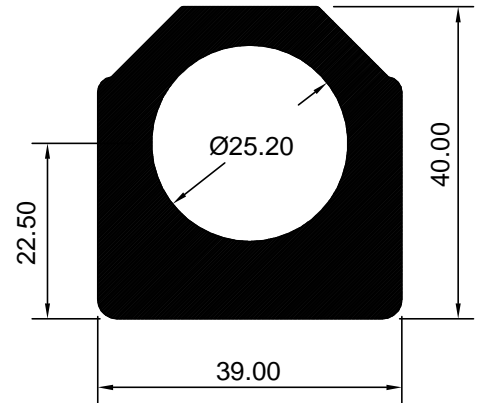

HAD 2007423
(KG/MTR = 2.556)