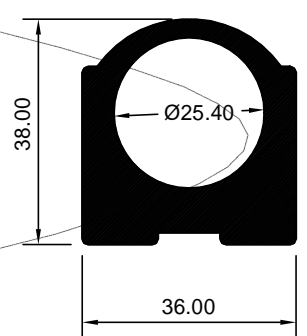

HAD 2007435
(KG/MTR = 2.525)

HAD 2007430
(KG/MTR = 3.198)

HAD 2007439
(KG/MTR = 2.540)

HAD 2007501
(KG/MTR = 2.276)

HAD 3007577
(KG/MTR = 2.223)

ALL DIMENSIONS ARE IN MM

WEIGHT TOLERANCES ± 7 TO 10%

REV.DT. 040119

HAD 3034049
(KG/MTR = 2.487)

HAD 3034166
(KG/MTR = 2.126)

HAD 3034167
(KG/MTR = 1.974)

HAD 2007440
(KG/MTR = 2.156)

HAD 3007586
(KG/MTR = 2.030)

HAD 3034025
(KG/MTR = 1.958)

HAD 3034178
(KG/MTR = 1.957)

HAD 3034048
(KG/MTR = 2.376)

HAD 2005557
(KG/MTR = 3.278)

HAD 3034064
(KG/MTR = 3.538)

ALL DIMENSIONS ARE IN MM

WEIGHT TOLERANCES ± 7 TO 10%

REV.DT. 040119

BANCO ALUMINIUM LIMITED
Post Box No. 2563, Vadodara 390005, Gujarat, India
Phone : +91 265 2477200
E-mail : sales@bancoaluminium.com