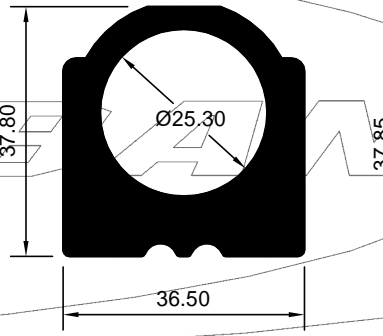

HAD 2007435
(KG/MTR = 2.525)

HAD 2007430
(KG/MTR = 3.198)

HAD 2007439
(KG/MTR = 2.540)

HAD 2007501
(KG/MTR = 2.276)

HAD 3007577
(KG/MTR = 2.223)

ALL DIMENSIONS ARE IN MM

WEIGHT TOLERANCES ± 7 TO 10%

REV.DT. 040119

HAD 3034049
(KG/MTR = 2.487)

HAD 3034166
(KG/MTR = 2.126)

HAD 3034167
(KG/MTR = 1.974)

HAD 2007440
(KG/MTR = 2.156)

HAD 3007586
(KG/MTR = 2.030)

HAD 3034025
(KG/MTR = 1.958)

HAD 3034178
(KG/MTR = 1.957)

HAD 3034048
(KG/MTR = 2.376)

HAD 2005557
(KG/MTR = 3.278)

HAD 3034064
(KG/MTR = 3.538)

ALL DIMENSIONS ARE IN MM

WEIGHT TOLERANCES ± 7 TO 10%

REV.DT. 040119

BANCO ALUMINIUM LIMITED
Post Box No. 2563, Vadodara 390005, Gujarat, India
Phone : +91 265 2477200
E-mail : sales@bancoaluminium.com

HAD 2007472
(KG/MTR = 2.931)

HAD 3034126
(KG/MTR = 3.021)

HAD 3034184
(KG/MTR = 2.984)

BANCO

ALL DIMENSIONS ARE IN MM

WEIGHT TOLERANCES ± 7 TO 10%

REV.DT. 040119

BANCO ALUMINIUM LIMITED
Post Box No. 2563, Vadodara 390005, Gujarat, India
Phone : +91 265 2477200
E-mail : sales@bancoaluminium.com