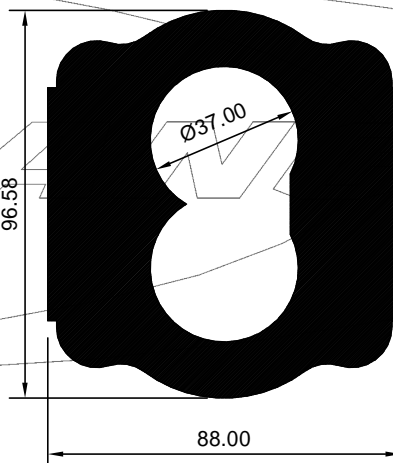

PNEUMATIC PUMP SECTIONS

BANCO ALUMINIUM LIMITED

Phone : +91 265 2477200

E-mail : sales@bancoaluminium.com

SPS 2008188
(KG/MTR = 14.642)

SPS 2005841
(KG/MTR = 11.761)

SPS 2008152
(KG/MTR = 16.956)

SPS 3008326
(KG/MTR = 14.919)

SPS 2008146
(KG/MTR = 14.212)

SPS 3008249
(KG/MTR = 11.355)

SPS 3008472
(KG/MTR = 19.981)

SPS 2008189
(KG/MTR = 11.551)

SPS 3046116
(KG/MTR = 8.799)

ALL DIMENSIONS ARE IN MM

WEIGHT TOLERANCES ± 7 TO 10%

REV.DT. 040119

SPS 2008101
(KG/MTR = 4.277)

SPS 3046117
(KG/MTR = 2.553)

SPS 3046311
(KG/MTR = 16.116)

ALL DIMENSIONS ARE IN MM

WEIGHT TOLERANCES ± 7 TO 10%

REV.DT. 040119

BANCO ALUMINIUM LIMITED
Post Box No. 2563, Vadodara 390005, Gujarat, India
Phone : +91 265 2477200
E-mail : sales@bancoaluminium.com