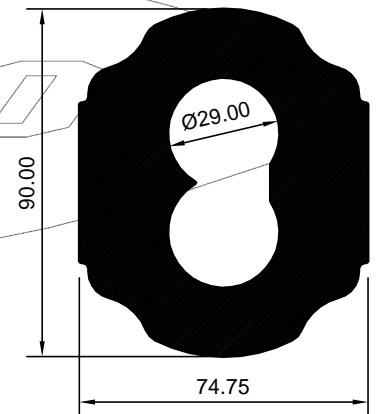

PNEUMATIC PUMP SECTIONS

BANCO ALUMINIUM LIMITED

Phone : +91 265 2477200

E-mail : sales@bancoaluminium.com

SPS 2008188
(KG/MTR = 14.642)

SPS 2005841
(KG/MTR = 11.761)

SPS 2008152
(KG/MTR = 16.956)

SPS 3008326
(KG/MTR = 14.919)

SPS 2008146
(KG/MTR = 14.212)

SPS 3008249
(KG/MTR = 11.355)

SPS 3008472
(KG/MTR = 19.981)

SPS 2008189
(KG/MTR = 11.551)

SPS 3046116
(KG/MTR = 8.799)

ALL DIMENSIONS ARE IN MM

WEIGHT TOLERANCES ± 7 TO 10%

REV.DT. 040119

SPS 2008101
(KG/MTR = 4.277)

SPS 3046117
(KG/MTR = 2.553)

SPS 3046311
(KG/MTR = 16.116)

ALL DIMENSIONS ARE IN MM

WEIGHT TOLERANCES ± 7 TO 10%

REV.DT. 040119

BANCO ALUMINIUM LIMITED
Post Box No. 2563, Vadodara 390005, Gujarat, India
Phone : +91 265 2477200
E-mail : sales@bancoaluminium.com