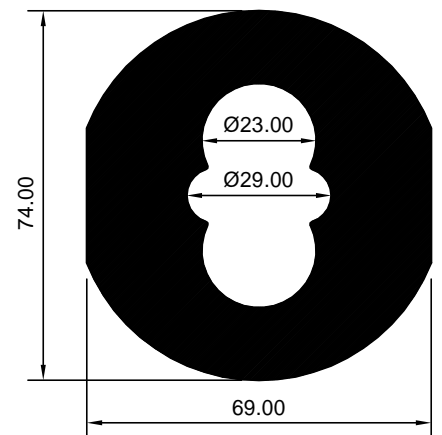

SPS 2008146
(KG/MTR = 14.212)

SPS 3008249
(KG/MTR = 11.355)

SPS 3008472
(KG/MTR = 19.981)

SPS 2008189
(KG/MTR = 11.551)

SPS 3046116
(KG/MTR = 8.799)

ALL DIMENSIONS ARE IN MM

WEIGHT TOLERANCES ± 7 TO 10%

REV.DT. 040119

SPS 2008101
(KG/MTR = 4.277)

SPS 3046117
(KG/MTR = 2.553)

SPS 3046311
(KG/MTR = 16.116)

ALL DIMENSIONS ARE IN MM

WEIGHT TOLERANCES ± 7 TO 10%

REV.DT. 040119

BANCO ALUMINIUM LIMITED
Post Box No. 2563, Vadodara 390005, Gujarat, India
Phone : +91 265 2477200
E-mail : sales@bancoaluminium.com