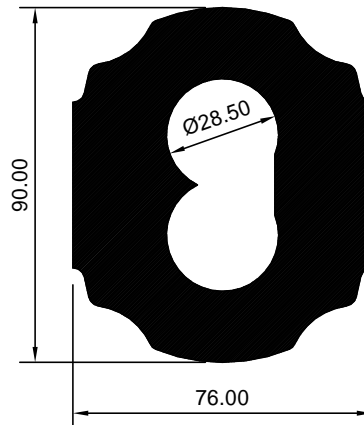

PNEUMATIC PUMP SECTIONS

BANCO ALUMINIUM LIMITED

Phone : +91 265 2477200

E-mail : sales@bancoaluminium.com

SPS 2008188
(KG/MTR = 14.642)

SPS 2005841
(KG/MTR = 11.761)

SPS 2008152
(KG/MTR = 16.956)

SPS 3008326
(KG/MTR = 14.919)

SPS 2008146
(KG/MTR = 14.212)

SPS 3008249
(KG/MTR = 11.355)

SPS 3008472
(KG/MTR = 19.981)

SPS 2008189
(KG/MTR = 11.551)

SPS 3046116
(KG/MTR = 8.799)

ALL DIMENSIONS ARE IN MM

WEIGHT TOLERANCES ± 7 TO 10%

REV.DT. 040119

SPS 2008101
(KG/MTR = 4.277)

SPS 3046117
(KG/MTR = 2.553)

SPS 3046311
(KG/MTR = 16.116)

ALL DIMENSIONS ARE IN MM

WEIGHT TOLERANCES ± 7 TO 10%

REV.DT. 040119

BANCO ALUMINIUM LIMITED
Post Box No. 2563, Vadodara 390005, Gujarat, India
Phone : +91 265 2477200
E-mail : sales@bancoaluminium.com