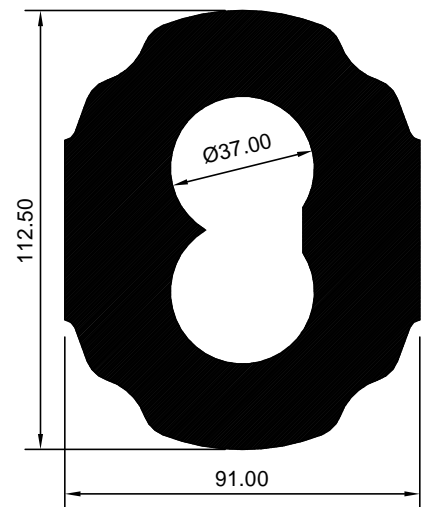

PNEUMATIC PUMP SECTIONS

BANCO ALUMINIUM LIMITED

Phone : +91 265 2477200

E-mail : sales@bancoaluminium.com

SPS 2008188
(KG/MTR = 14.642)

SPS 2005841
(KG/MTR = 11.761)

SPS 2008152
(KG/MTR = 16.956)

SPS 3008326
(KG/MTR = 14.919)

SPS 2008146
(KG/MTR = 14.212)

SPS 3008249
(KG/MTR = 11.355)

SPS 3008472
(KG/MTR = 19.981)

SPS 2008189
(KG/MTR = 11.551)

SPS 3046116
(KG/MTR = 8.799)

ALL DIMENSIONS ARE IN MM

WEIGHT TOLERANCES ± 7 TO 10%

REV.DT. 040119

SPS 2008101
(KG/MTR = 4.277)

SPS 3046117
(KG/MTR = 2.553)

SPS 3046311
(KG/MTR = 16.116)

ALL DIMENSIONS ARE IN MM

WEIGHT TOLERANCES ± 7 TO 10%

REV.DT. 040119

BANCO ALUMINIUM LIMITED
Post Box No. 2563, Vadodara 390005, Gujarat, India
Phone : +91 265 2477200
E-mail : sales@bancoaluminium.com