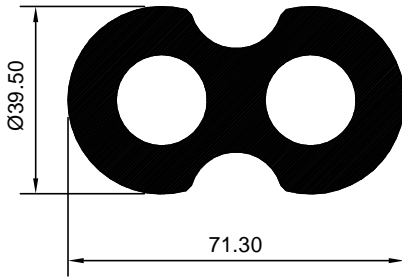

SPS 2008146
(KG/MTR = 14.212)

SPS 3008249
(KG/MTR = 11.355)

SPS 3008472
(KG/MTR = 19.981)

SPS 2008189
(KG/MTR = 11.551)

SPS 3046116
(KG/MTR = 8.799)

ALL DIMENSIONS ARE IN MM

WEIGHT TOLERANCES ± 7 TO 10%

REV.DT. 040119

SPS 2008101
(KG/MTR = 4.277)

SPS 3046117
(KG/MTR = 2.553)

SPS 3046311
(KG/MTR = 16.116)

ALL DIMENSIONS ARE IN MM

WEIGHT TOLERANCES ± 7 TO 10%

REV.DT. 040119

BANCO ALUMINIUM LIMITED
Post Box No. 2563, Vadodara 390005, Gujarat, India
Phone : +91 265 2477200
E-mail : sales@bancoaluminium.com