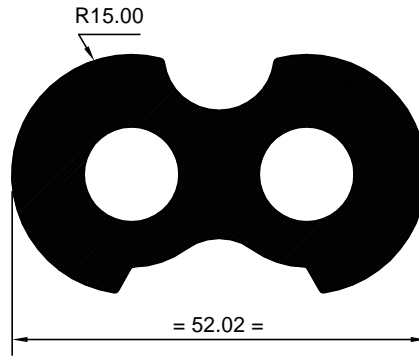

SPS 2008146
(KG/MTR = 14.212)

SPS 3008249
(KG/MTR = 11.355)

SPS 3008472
(KG/MTR = 19.981)

SPS 2008189
(KG/MTR = 11.551)

SPS 3046116
(KG/MTR = 8.799)

ALL DIMENSIONS ARE IN MM

WEIGHT TOLERANCES ± 7 TO 10%

REV.DT. 040119

SPS 2008101
(KG/MTR = 4.277)

SPS 3046117
(KG/MTR = 2.553)

SPS 3046311
(KG/MTR = 16.116)

ALL DIMENSIONS ARE IN MM

WEIGHT TOLERANCES ± 7 TO 10%

REV.DT. 040119

BANCO ALUMINIUM LIMITED
Post Box No. 2563, Vadodara 390005, Gujarat, India
Phone : +91 265 2477200
E-mail : sales@bancoaluminium.com