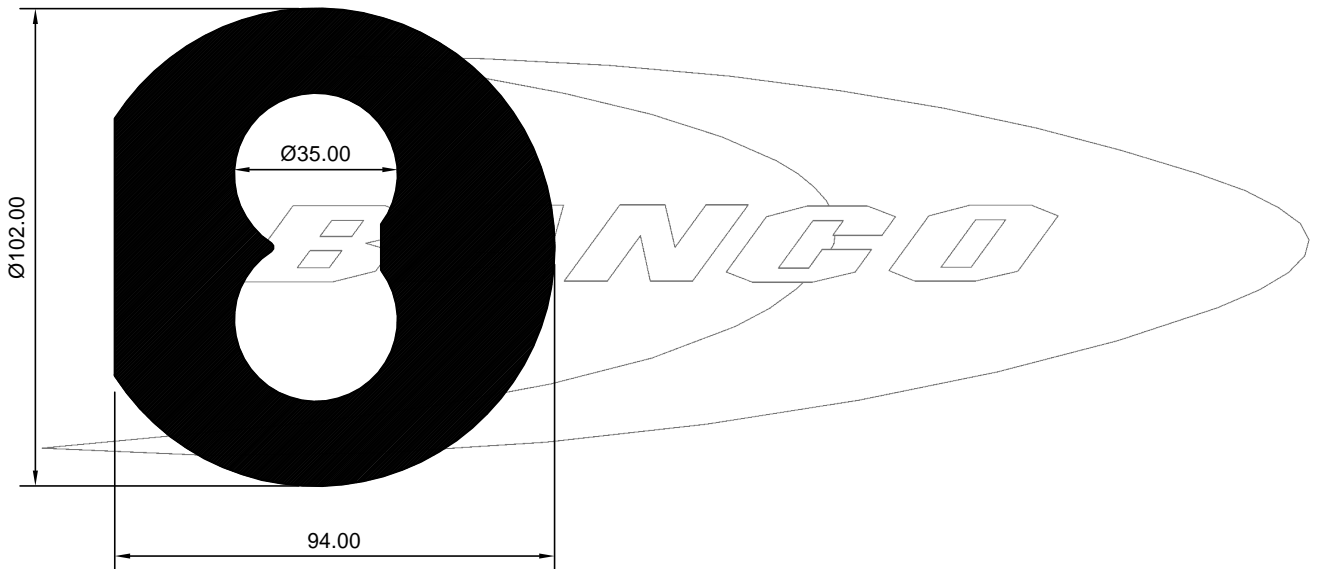

SPS 2008146
(KG/MTR = 14.212)

SPS 3008249
(KG/MTR = 11.355)

SPS 3008472
(KG/MTR = 19.981)

SPS 2008189
(KG/MTR = 11.551)

SPS 3046116
(KG/MTR = 8.799)

ALL DIMENSIONS ARE IN MM

WEIGHT TOLERANCES ± 7 TO 10%

REV.DT. 040119

SPS 2008101
(KG/MTR = 4.277)

SPS 3046117
(KG/MTR = 2.553)

SPS 3046311
(KG/MTR = 16.116)

ALL DIMENSIONS ARE IN MM

WEIGHT TOLERANCES ± 7 TO 10%

REV.DT. 040119

BANCO ALUMINIUM LIMITED
Post Box No. 2563, Vadodara 390005, Gujarat, India
Phone : +91 265 2477200
E-mail : sales@bancoaluminium.com