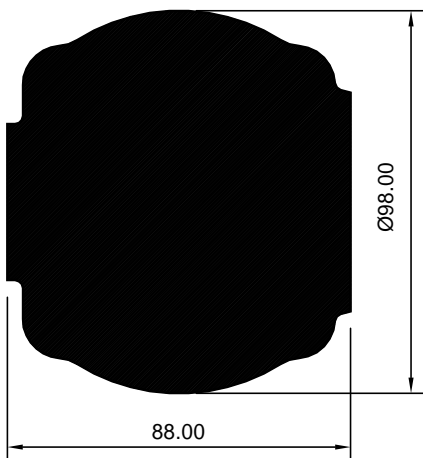

PNEUMATIC PUMP SECTIONS

BANCO ALUMINIUM LIMITED

Phone : +91 265 2477200

E-mail : sales@bancoaluminium.com

SPS 2008188
(KG/MTR = 14.642)

SPS 2005841
(KG/MTR = 11.761)

SPS 2008152
(KG/MTR = 16.956)

SPS 3008326
(KG/MTR = 14.919)

SPS 2008146
(KG/MTR = 14.212)

SPS 3008249
(KG/MTR = 11.355)

SPS 3008472
(KG/MTR = 19.981)

SPS 2008189
(KG/MTR = 11.551)

SPS 3046116
(KG/MTR = 8.799)

ALL DIMENSIONS ARE IN MM

WEIGHT TOLERANCES ± 7 TO 10%

REV.DT. 040119

SPS 2008101
(KG/MTR = 4.277)

SPS 3046117
(KG/MTR = 2.553)

SPS 3046311
(KG/MTR = 16.116)

ALL DIMENSIONS ARE IN MM

WEIGHT TOLERANCES ± 7 TO 10%

REV.DT. 040119

BANCO ALUMINIUM LIMITED
Post Box No. 2563, Vadodara 390005, Gujarat, India
Phone : +91 265 2477200
E-mail : sales@bancoaluminium.com