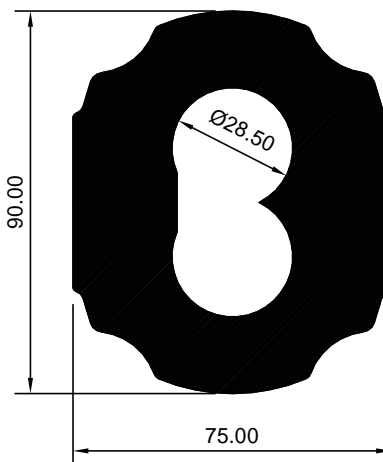

SPS 2008146
(KG/MTR = 14.212)

SPS 3008249
(KG/MTR = 11.355)

SPS 3008472
(KG/MTR = 19.981)

SPS 2008189
(KG/MTR = 11.551)

SPS 3046116
(KG/MTR = 8.799)

ALL DIMENSIONS ARE IN MM

WEIGHT TOLERANCES ± 7 TO 10%

REV.DT. 040119

SPS 2008101
(KG/MTR = 4.277)

SPS 3046117
(KG/MTR = 2.553)

SPS 3046311
(KG/MTR = 16.116)

ALL DIMENSIONS ARE IN MM

WEIGHT TOLERANCES ± 7 TO 10%

REV.DT. 040119

BANCO ALUMINIUM LIMITED
Post Box No. 2563, Vadodara 390005, Gujarat, India
Phone : +91 265 2477200
E-mail : sales@bancoaluminium.com