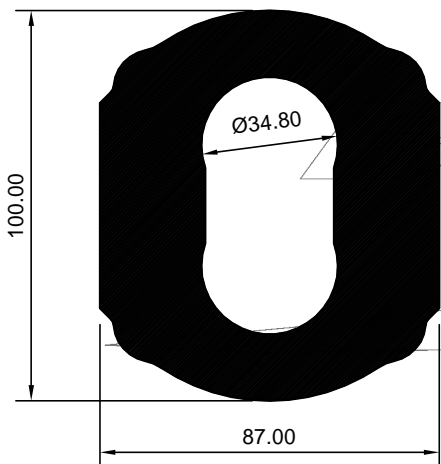

PNEUMATIC PUMP SECTIONS

BANCO ALUMINIUM LIMITED

Phone : +91 265 2477200

E-mail : sales@bancoaluminium.com

SPS 2008188
(KG/MTR = 14.642)

SPS 2005841
(KG/MTR = 11.761)

SPS 2008152
(KG/MTR = 16.956)

SPS 3008326
(KG/MTR = 14.919)

SPS 2008146
(KG/MTR = 14.212)

SPS 3008249
(KG/MTR = 11.355)

SPS 3008472
(KG/MTR = 19.981)

SPS 2008189
(KG/MTR = 11.551)

SPS 3046116
(KG/MTR = 8.799)

ALL DIMENSIONS ARE IN MM

WEIGHT TOLERANCES ± 7 TO 10%

REV.DT. 040119

SPS 2008101
(KG/MTR = 4.277)

SPS 3046117
(KG/MTR = 2.553)

SPS 3046311
(KG/MTR = 16.116)

ALL DIMENSIONS ARE IN MM

WEIGHT TOLERANCES ± 7 TO 10%

REV.DT. 040119

BANCO ALUMINIUM LIMITED
Post Box No. 2563, Vadodara 390005, Gujarat, India
Phone : +91 265 2477200
E-mail : sales@bancoaluminium.com