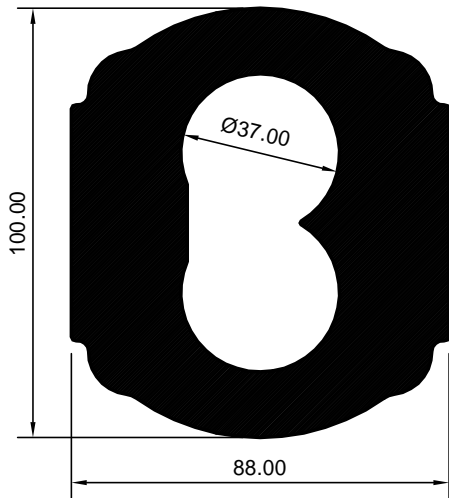

PNEUMATIC PUMP SECTIONS

BANCO ALUMINIUM LIMITED

Phone : +91 265 2477200

E-mail : sales@bancoaluminium.com

SPS 2008188
(KG/MTR = 14.642)

SPS 2005841
(KG/MTR = 11.761)

SPS 2008152
(KG/MTR = 16.956)

SPS 3008326
(KG/MTR = 14.919)

SPS 2008146
(KG/MTR = 14.212)

SPS 3008249
(KG/MTR = 11.355)

SPS 3008472
(KG/MTR = 19.981)

SPS 2008189
(KG/MTR = 11.551)

SPS 3046116
(KG/MTR = 8.799)

ALL DIMENSIONS ARE IN MM

WEIGHT TOLERANCES ± 7 TO 10%

REV.DT. 040119

SPS 2008101
(KG/MTR = 4.277)

SPS 3046117
(KG/MTR = 2.553)

SPS 3046311
(KG/MTR = 16.116)

ALL DIMENSIONS ARE IN MM

WEIGHT TOLERANCES ± 7 TO 10%

REV.DT. 040119

BANCO ALUMINIUM LIMITED
Post Box No. 2563, Vadodara 390005, Gujarat, India
Phone : +91 265 2477200
E-mail : sales@bancoaluminium.com